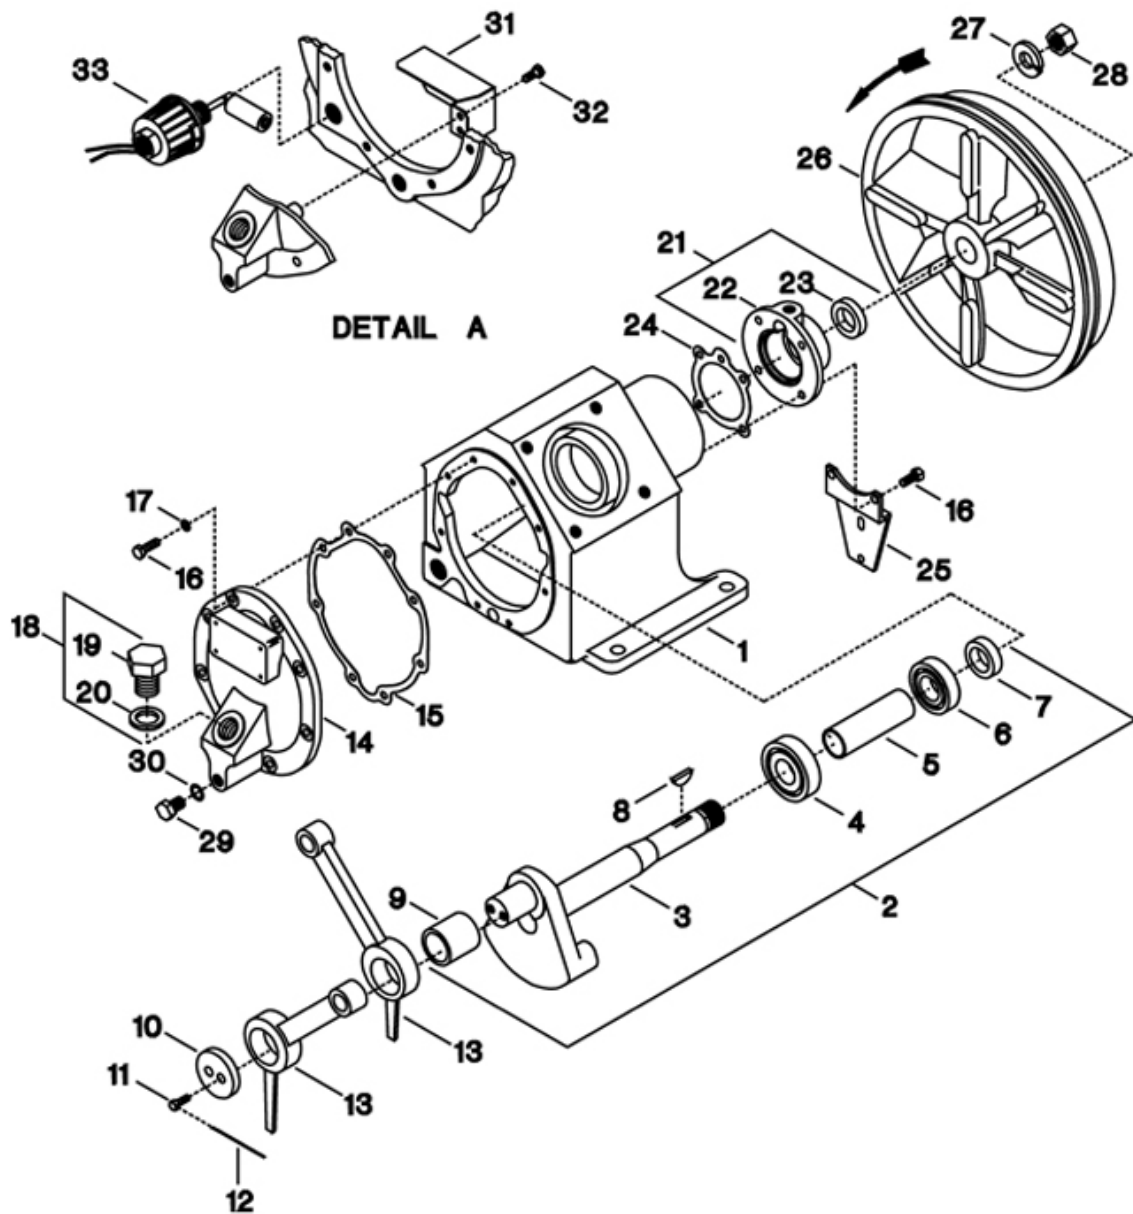

1. COMPRESSOR FRAME ASSEMBLY - MODEL 2475

All manufacturer's names, numbers, photos, product description and/or part numbers are used for reference purposes only & it is not implied that any part listed is the product of these manufacturers. Since Approvement are made from time to time, the illustration and specifications are subject to change without notice.